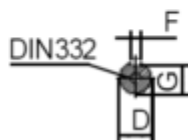

Data Sheet

Article number: 250300075215

Description: Kleedrive T3C 801-2 0.75KW 2800 rpm
3x230/400V 50HZ IP55 B14 Eff=80,7%

Measures

AA = 154	K = Ø9	TBW = 114
AC = Ø158	L = 290	
AD = 214	M = Ø100	
D = Ø19	N = Ø80	
E = 40	P = Ø120	
F = 6	S = 3	
G = 15.5	TBH = 114	
HD = 134	TBS = 43	