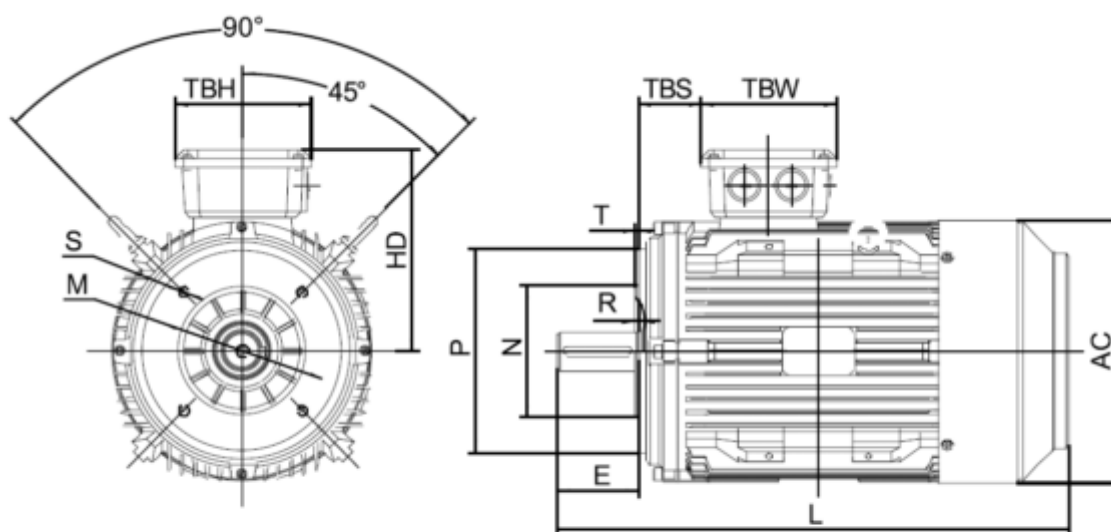

Data Sheet

Article number: 250300075215

Description: Kleedrive T3C 801-2 0.75KW 2800 rpm
3x230/400V 50HZ IP55 B14 Eff=80,7%

Measures

AA = 154	K = Ø9	TBW = 114
AC = Ø158	L = 290	
AD = 214	M = Ø100	
D = Ø19	N = Ø80	
E = 40	P = Ø120	
F = 6	S = 3	
G = 15.5	TBH = 114	
HD = 134	TBS = 43	